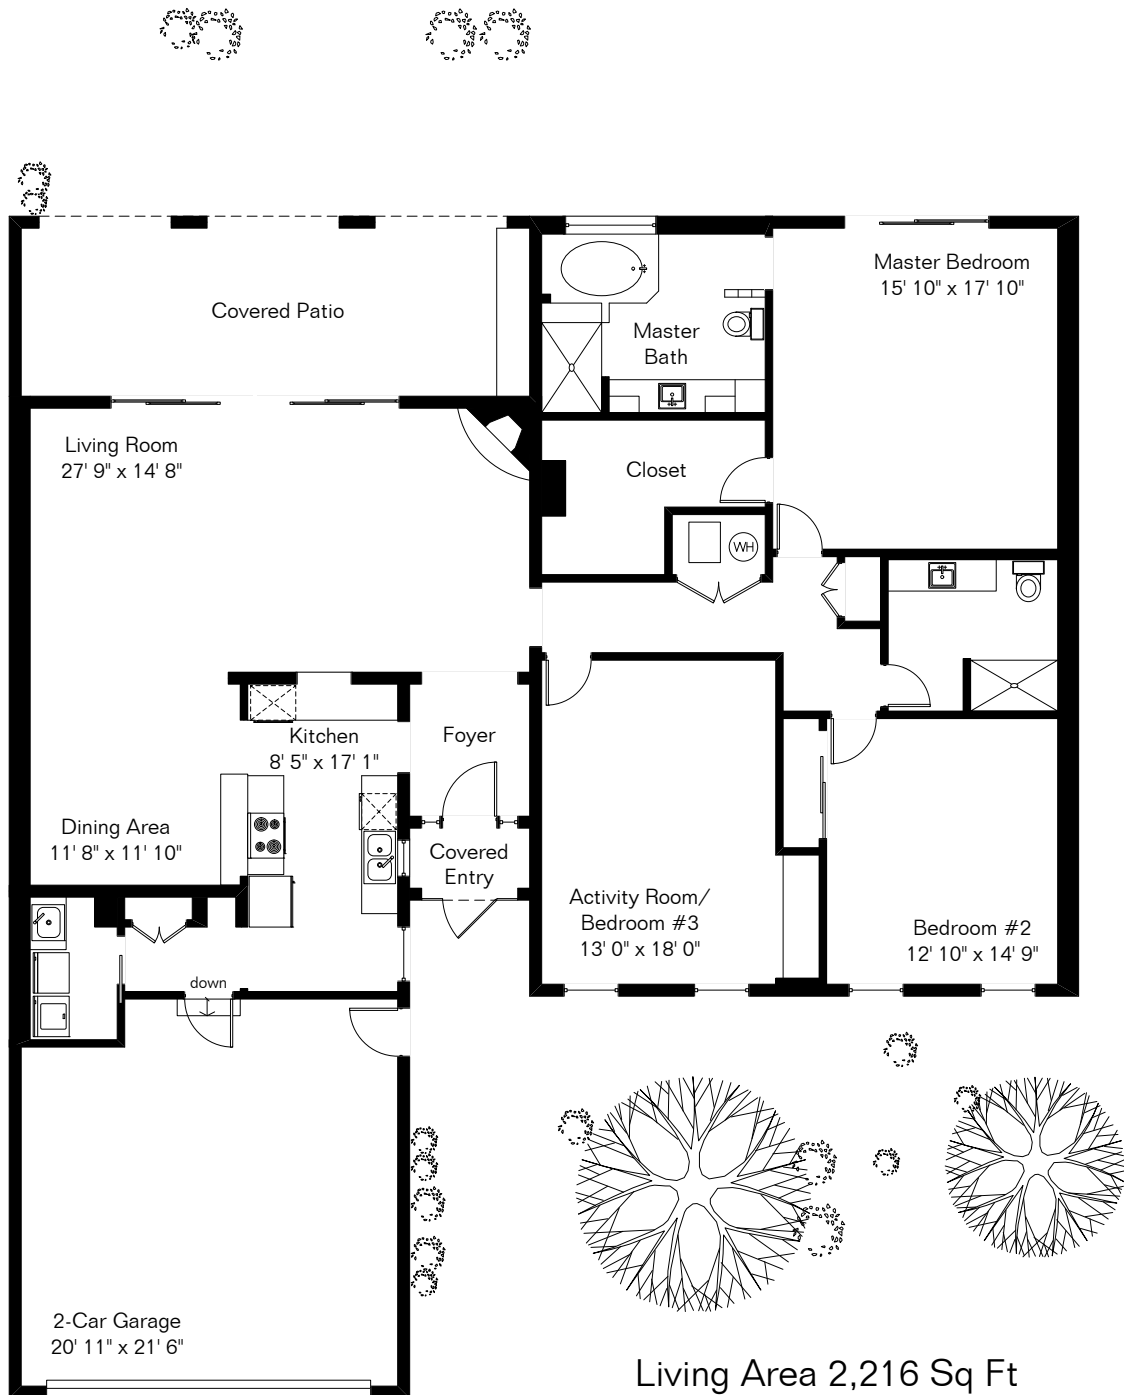

4750 E Cherry Hills Dr

The square footages and room size information are deemed to be reliable but are not guaranteed and should be independently verified.

Living Area 2,216 Sq Ft
Garage 473 Sq Ft

Site Visit March 2018

Copyright 2018 Floor Plans First! LLC
All Rights Reserved.

www.FloorPlansFirst.com

Toll Free (877) 887-1500
Voice (520) 881-1500
Fax (520) 791-7701